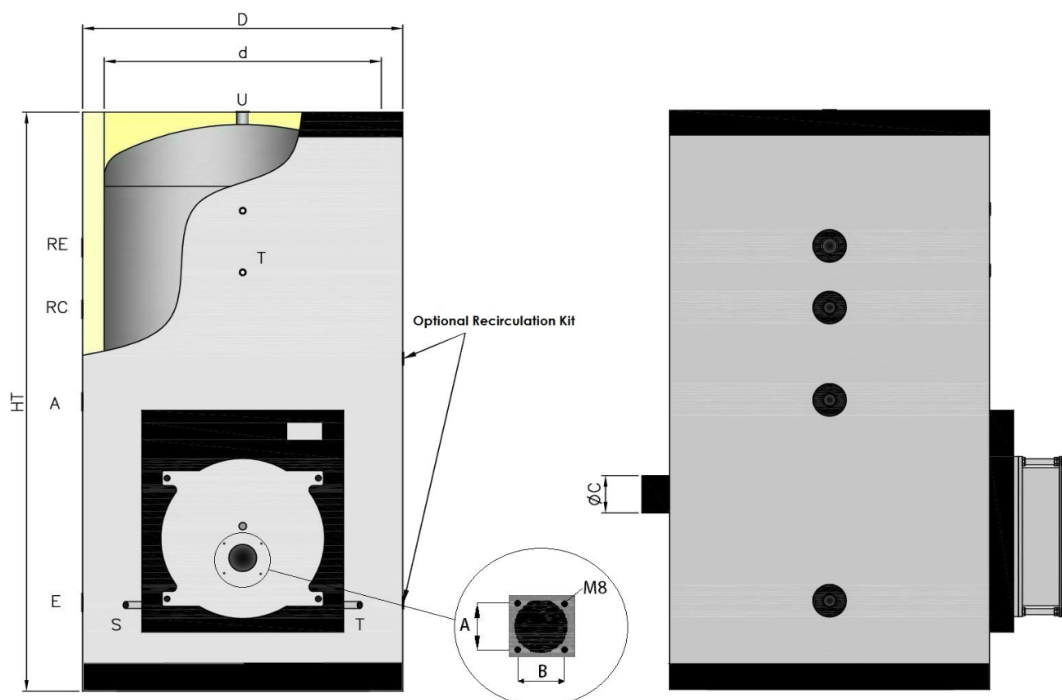

Empty weight (burner excluded)	Kg	160	215	230	310	355	440

Connections								
E	Cold water in		1¼"	1½"	1½"	2"	2½"	2½"
U	Hot water outlet		1¼"	1½"	1½"	2"	2½"	2½"
S	discharge		1½"	1½"	1½"	1½"	1½"	1½"
RC	DHW recirculation connection		1¼"	1½"	1½"	2"	2½"	2½"
RE	Electric immersion connection		1½"	1½"	1½"	1½"	1½"	1½"
A	Magnesium anode		1¼"	1½"	1½"	1½"	1½"	1½"
So	Probe connection		½"	½"	½"	½"	½"	½"

Technical data								
	Thermal power output	kW	30.2	46.5	64	93	122.1	186.1
	Thermal power input	kW	34.8	52.3	72.1	104.7	138.4	209.3
	(*) Peak output (ltrs / 10 mins)	L	575	903	1156	1795	2383	3589
	(*) 1st hour output	L	1297	2015	2685	4017	5300	8035
	Continuous output Δt 35 ° C	L	742	1145	1575	2290	3000	3500
	Continuous output Δt 30 ° C	L	867	1335	1835	2667	3500	5335

(*): Data calculated with an accumulated water temperature of 60 ° C, with an incoming water temperature of 10° C, and an outlet temperature of 45 ° C

Top to bottom pump recirculation - In order to prevent stratification within the cylinder, a top to bottom recirculation kit can be specified. It is possible to control the pump recirculation according to the control strategy deployed on site. Full time operation of the top to bottom recirculation pump may be considered where a single heat source is used and a uniform water temperature is required throughout the cylinder.

This kit also has the benefit of increasing the domestic hot water hourly production performance is by 20%

For more information please click on the below link

<https://www.flexiheatuk.com/product/oil-fired-water-heaters/>